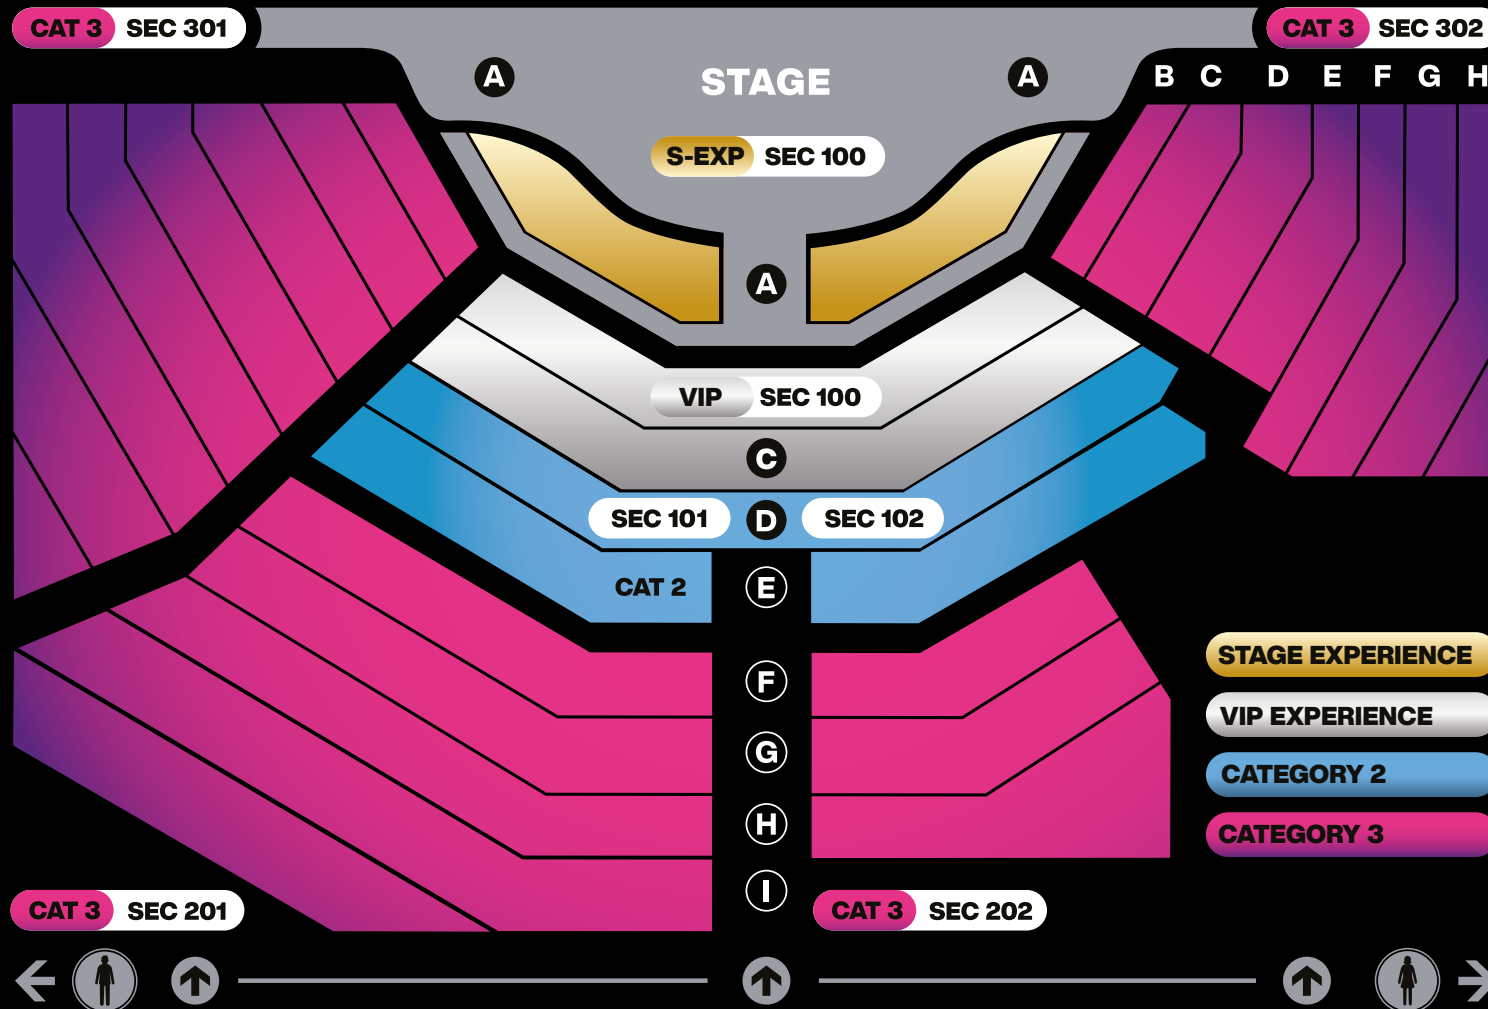

ohafé

CATEGORIES & SEATING 2024

ENGLISH