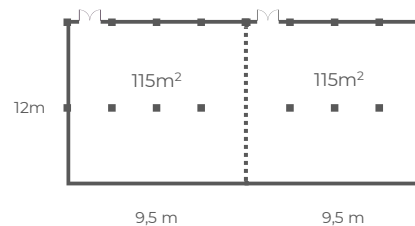

PLAN

Mobile pannels .....m

VISIT US

Playa d'en Bossa, s/n.
07817 Sant Jordi. Ibiza
bahamas@fergushotels.com
T +34 971 39 68 00